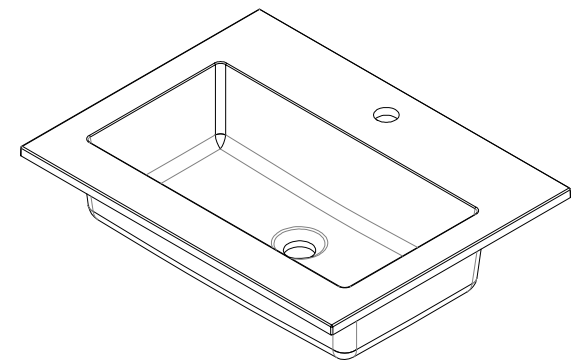

23 5/8"

Item Number:
SWB-S23.6-GW
SWB-S23.6-CHB

JAMES MARTIN

VANITIES™

M-Series 23.6" Countertop w/ sink
Diagrams with Dimensions
page 01 of 01

600mm

Item Number:
SWB-S23.6-GW
SWB-S23.6-CHB

JAMES MARTIN

VANITIES™

M-Series 600mm Countertop w/ sink
Diagrams with Dimensions
page 01 of 01