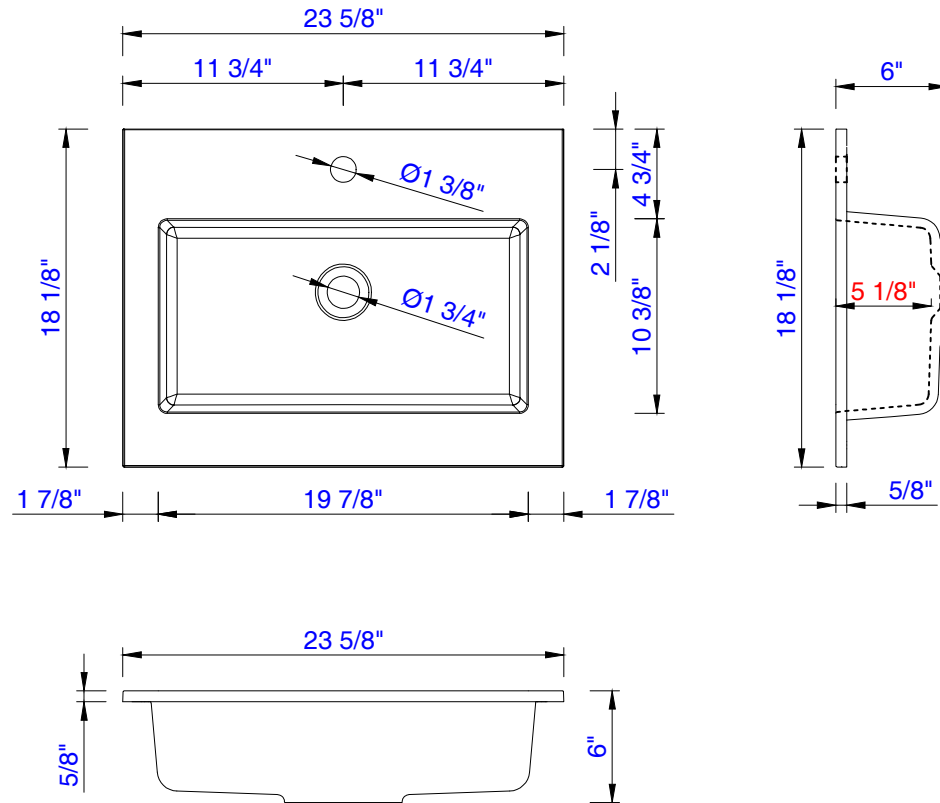

23 5/8"

Item Number:
SWB-S23.6-GW
SWB-S23.6-CHB

JAMES MARTIN

VANITIES™

M-Series 23.6" Countertop w/ sink
Diagrams with Dimensions
page 01 of 01

600mm

Item Number:
SWB-S23.6-GW
SWB-S23.6-CHB

JAMES MARTIN

VANITIES™

M-Series 600mm Countertop w/ sink
Diagrams with Dimensions
page 01 of 01